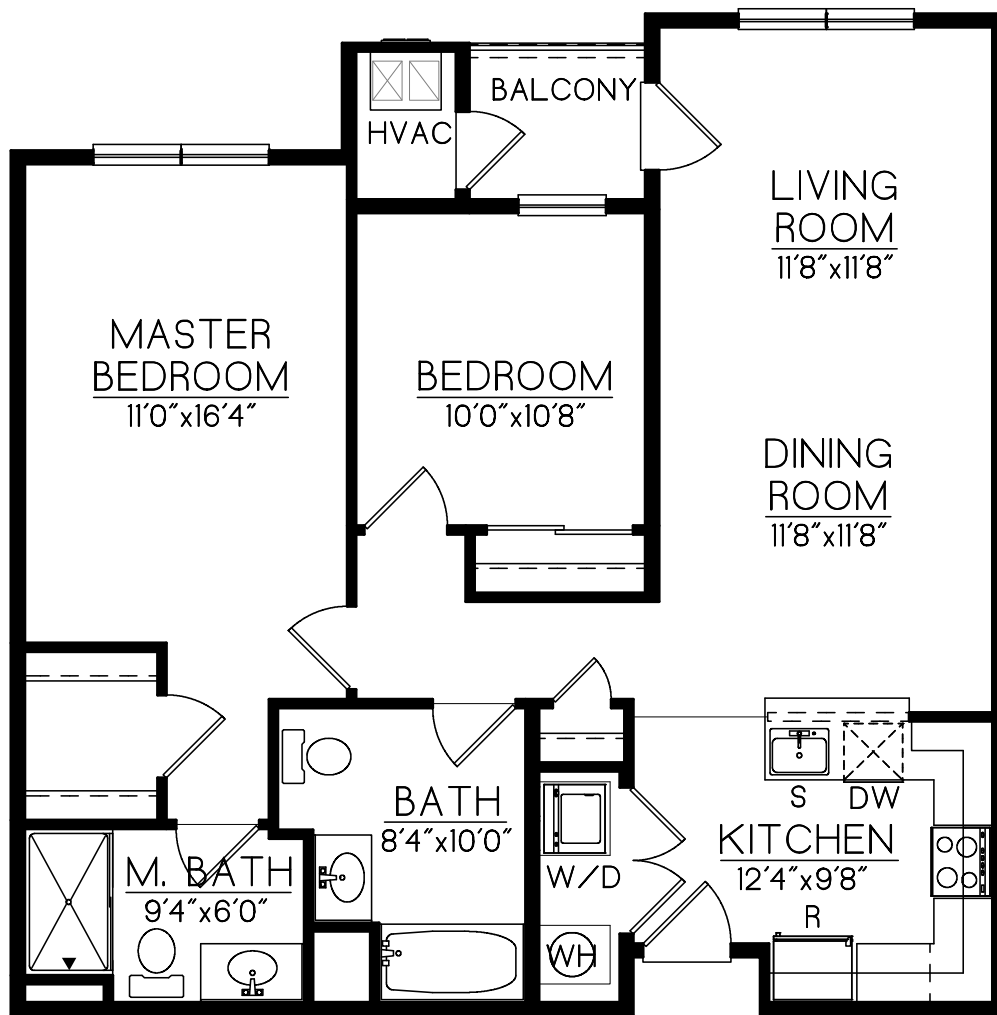

 **RIVERGATE**
BORDENTOWN WATERFRONT

Route 130 and County Road 662, Bordentown, NJ 08505

Phone: 609.298.0303 | Email: info@rivergatebordentown.com

2B - THE CHESTER

1,033 Sq. Ft. | 2 Bedrooms | 2 Baths | Balcony