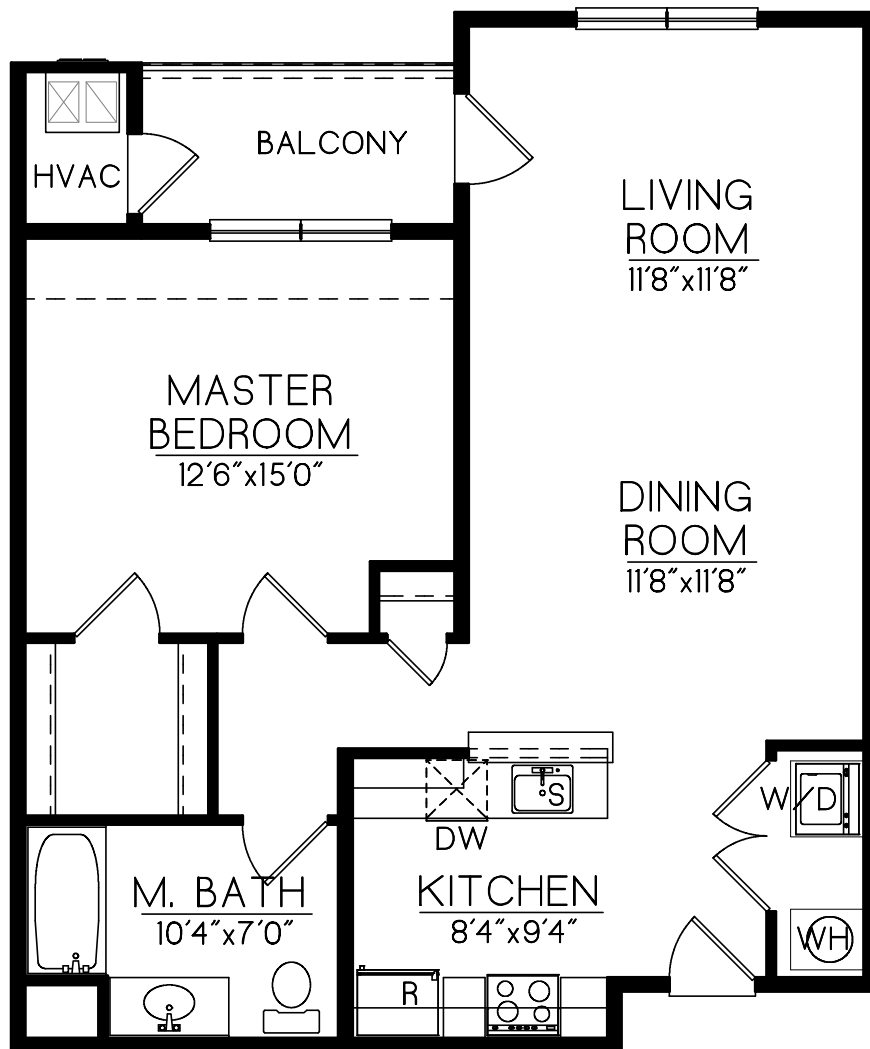

 **RIVERGATE**
BORDENTOWN WATERFRONT

Route 130 and County Road 662, Bordentown, NJ 08505

Phone: 609.298.0303 | Email: info@rivergatebordentown.com

1B3 - THE WRIGHT

863 Sq. Ft. | 1 Bedroom | 1 Bath | Balcony