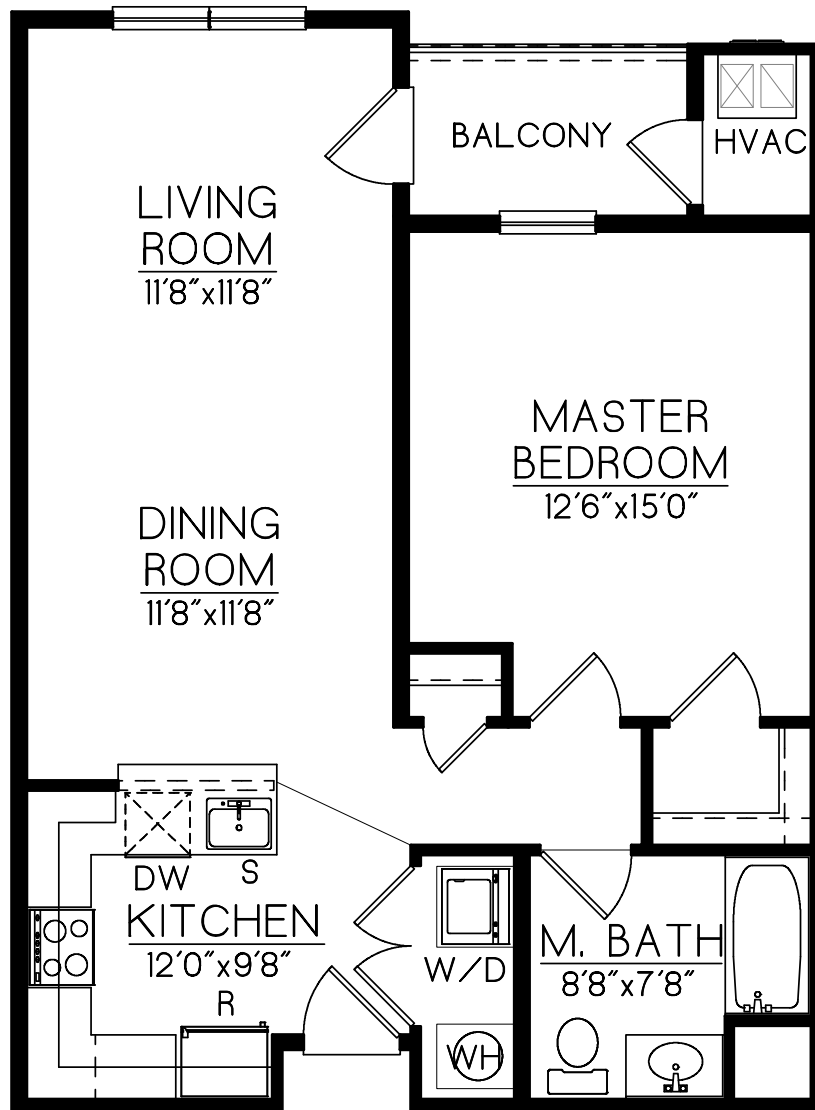

Route 130 and County Road 662, Bordentown, NJ 08505

Phone: 609.298.0303 | Email: info@rivergatebordentown.com

1B - THE BORDEN

773 Sq. Ft. | 1 Bedroom | 1 Bath | Balcony