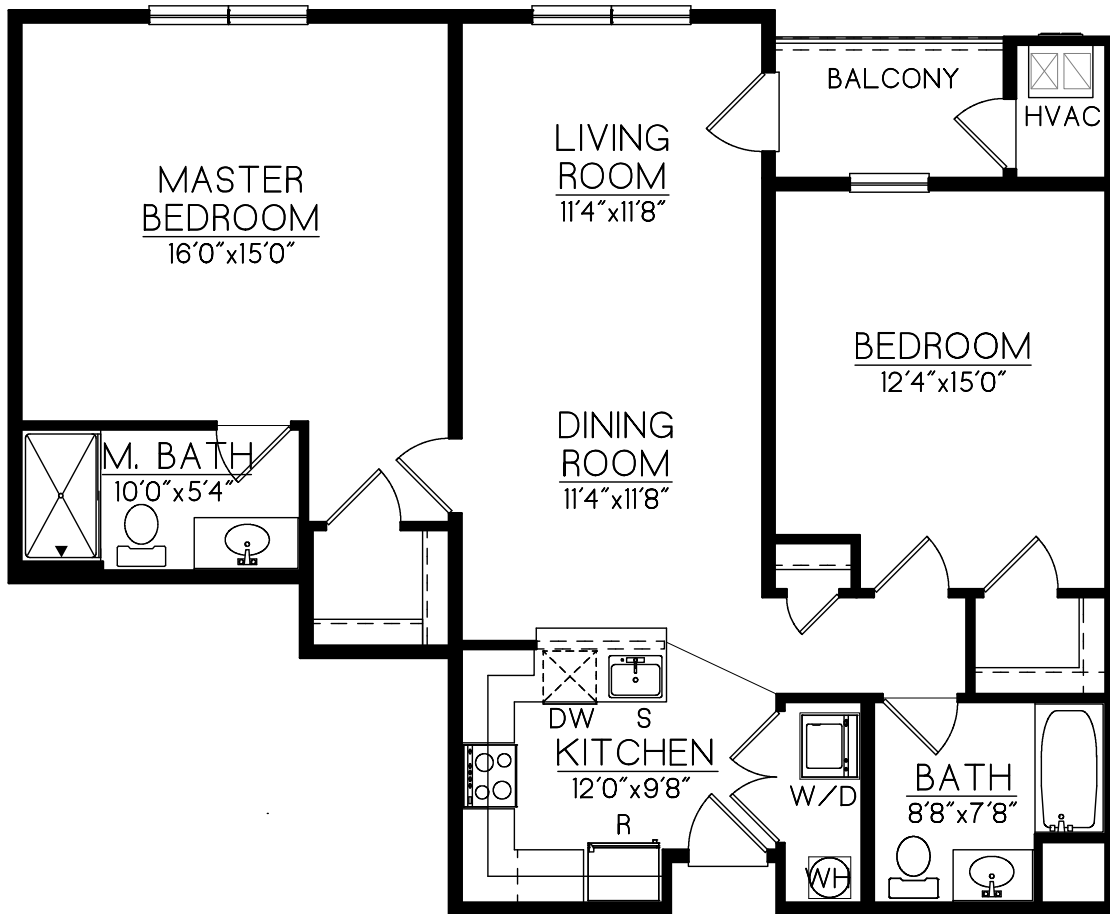

Route 130 and County Road 662, Bordentown, NJ 08505

Phone: 609.298.0303 | Email: info@rivergatebordentown.com

2B5 - THE FARNSWORTH

1,149 Sq. Ft. | 2 Bedrooms | 2 Baths | Balcony