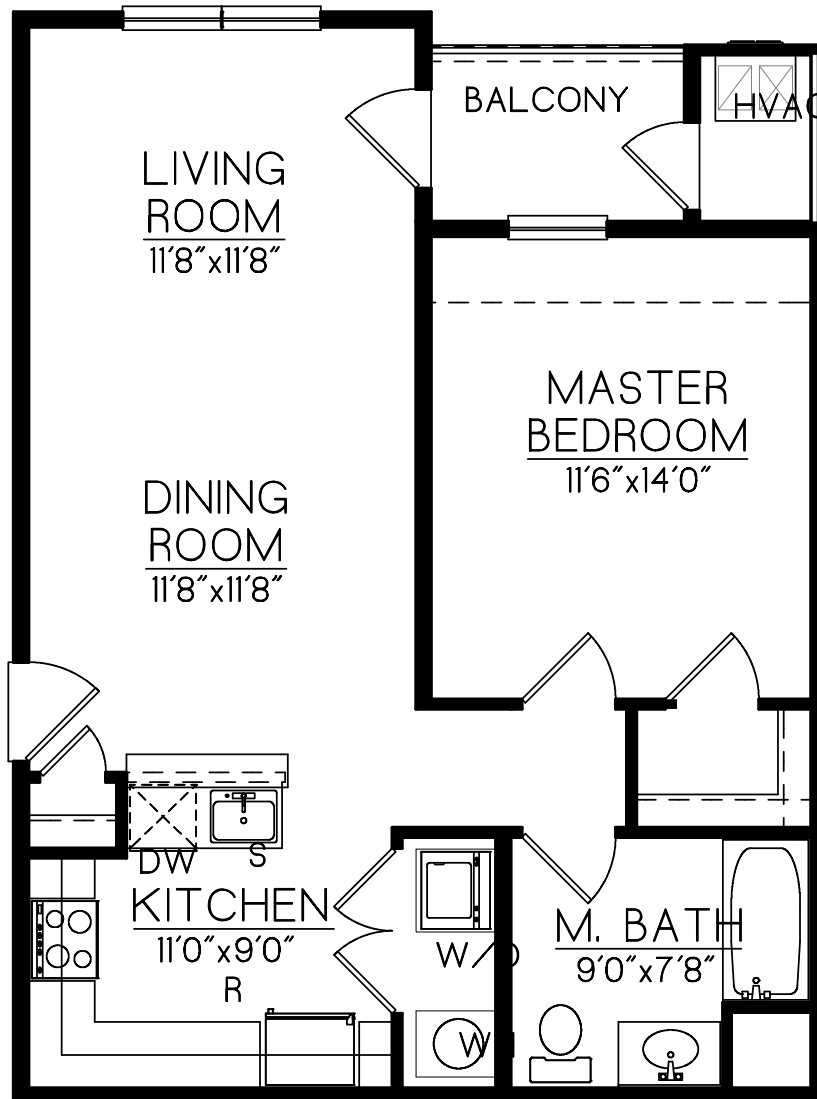

 **RIVERGATE**
BORDENTOWN WATERFRONT

Route 130 and County Road 662, Bordentown, NJ 08505

Phone: 609.298.0303 | Email: info@rivergatebordentown.com

1B2 - THE RIVERGATE

737 Sq. Ft. | 1 Bedroom | 1 Bath | Balcony